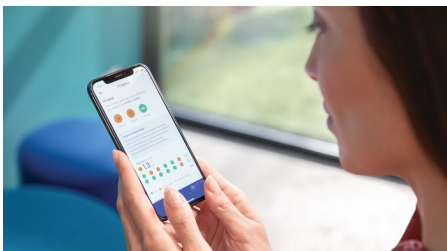

Progress Report

The DiamondClean 9000 gives you the guidance you need to improve and maintain healthy brushing habits in between dentist checkups. Built-in smart sensors let you know when you're using too much pressure, and by connecting your brushing experience to the Sonicare app, a personalized Progress Report helps you stay on track, to see how much you've improved over time.